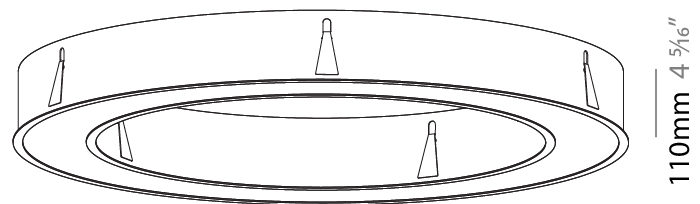

GENERAL

Series: Glorious
Subseries: Glorious
Brand: Prolicht
Division: Architectural
Mounting Type: Recessed
Mounting Location: Ceiling
Subcategory: Ambient

PHYSICAL

Shape: Round
Diameter (mm): 1270
Diameter (in): 50
Height (mm): 110
Height (in): 4 5/16
Min. Recessing Depth (mm): 120
Min. Recessing Depth (in): 4 3/4
Light Distribution: Direct
Weight (kg): 15.446
Weight (lbs): 34.05
Diffuser: PMMA - Opal or Micro-Prism
Fixture Finish: SSR / BKV / CWI / CRY / HAB / LAG / UFT / ITA / RUA / RUR / MIC / FTG / MYG / TWT / LOD / PUS / FRO / FUP / KIA / POP / BLS / SPG / MEY / GOH / GUM / CHC / COM / ABZ / JAG / OBR / MOS / ROR
Fixture Material: Aluminum
Cut-out Measurements: 1260mm / 49 5/8" x 940mm / 37"

ELECTRICAL

Lamp Type: LED (Zhaga Standard)
Input Wattage (W): 60
Total Output Wattage (W): 48 / 38.4 (3500K)
Dimming: 0-10V Dimming / Phase Dimming (120Vac Only)
Driver Included: Yes
Driver Location: Integrated
Driver Type: Constant Current - 120 / 277Vac
Driver Class: Class 2
Input Voltage (V): 120 - 277
Constant Current (MA): 350 / 600 (3500K)

LED

Color Temperature (°K): 3000 / 3500 / 4000
Max. Delivered Lumen (lm): 5540 / 5733 / 5850
CRI: >80 CRI
Efficiency (%): 65
Lamp Life (hrs): 50000

OPTICAL

RATINGS AND CERTIFICATIONS

Certified By: Certified for North American Standards
IP rating: IP20

Ø 928mm 36 9/16"

Ø 1270mm 50"

110mm 4 5/16"

1260mm x 940mm
49 5/8" x 37"

120mm
4 3/4"

10 - 15mm
3/8" - 9/16"