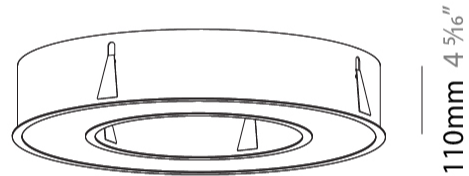

GENERAL

Series: Glorious
Subseries: Glorious
Brand: Prolight
Division: Architectural
Mounting Type: Recessed
Mounting Location: Ceiling
Subcategory: Ambient

PHYSICAL

Shape: Round
Diameter (mm): 770
Diameter (in): 30 5/16
Height (mm): 110
Height (in): 4 5/16
Min. Recessing Depth (mm): 120
Min. Recessing Depth (in): 4 3/4
Light Distribution: Direct
Weight (kg): 9.285
Weight (lbs): 20.47
Diffuser: PMMA - Opal or Micro-Prism
Fixture Finish: SSR / BKV / CWI / CRY / HAB / LAG / UFT / ITA / RUA / RUR / MIC / FTG / MYG / TWT / LOD / PUS / FRO / FUP / KIA / POP / BLS / SPG / MEY / GOH / GUM / CHC / COM / ABZ / JAG / OBR / MOS / ROR
Fixture Material: Aluminum
Cut-out Measurements: 760mm / 29 15/16" x 440mm / 17 5/16"

ELECTRICAL

Lamp Type: LED (Zhaga Standard)
Input Wattage (W): 30
Total Output Wattage (W): 24 / 19.2 (3500K)
Dimming: Non-Dimming / Phase Dimming (120Vac only) / 0-10V Dimming
Driver Included: Yes
Driver Location: Integrated
Driver Type: Constant Current - 120 / 277Vac
Driver Class: Class 2
Input Voltage (V): 120 - 277
Constant Current (MA): 350 / 600 (3500K)

LED

Color Temperature (°K): 3000 / 3500 / 4000
Max. Delivered Lumen (lm): 2770 / 2862 / 2920
CRI: >80 CRI
Efficiency (%): 65
Lamp Life (hrs): 50000

OPTICAL

RATINGS AND CERTIFICATIONS

Certified By: Certified for North American Standards
IP rating: IP20

Ø 428mm 16 7/8"

Ø 770mm 30 5/16"

110mm 4 5/16"

760mm x 440mm
29 15/16" x 17 5/16"

120mm
4 3/4"

10 - 15mm
3/8" - 9/16"